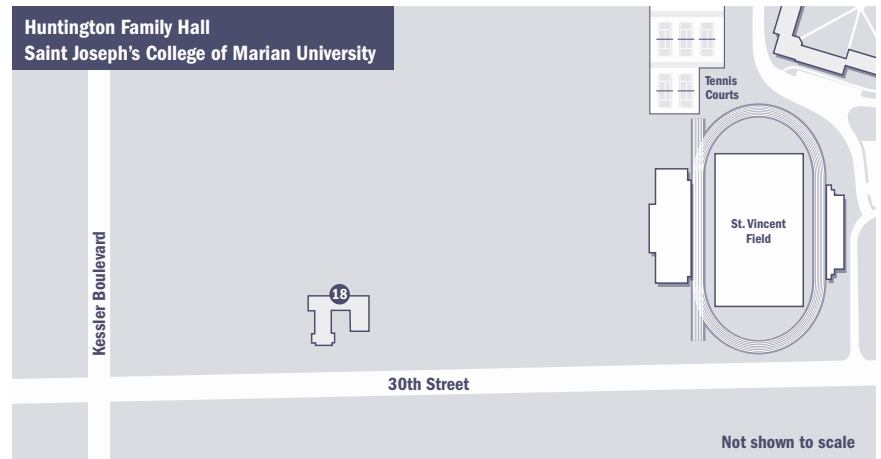

MARIAN UNIVERSITY

Indianapolis

3200 Cold Spring Road
Indianapolis, IN 46222-1997

317.955.6000

marian.edu | [f](#) [t](#) [i](#) [v](#)

Marian University is sponsored by the Sisters of St. Francis, Oldenburg, Indiana.

JUN. 2020