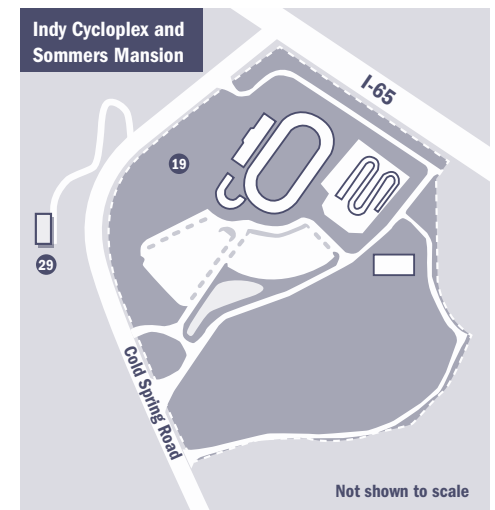

MARIAN UNIVERSITY

Indianapolis

3200 Cold Spring Road
Indianapolis, IN 46222-1997

317.955.6000

marian.edu | [f](#) [t](#) [i](#) [v](#)

Marian University is sponsored by the Sisters of St. Francis, Oldenburg, Indiana.

JUN. 2020