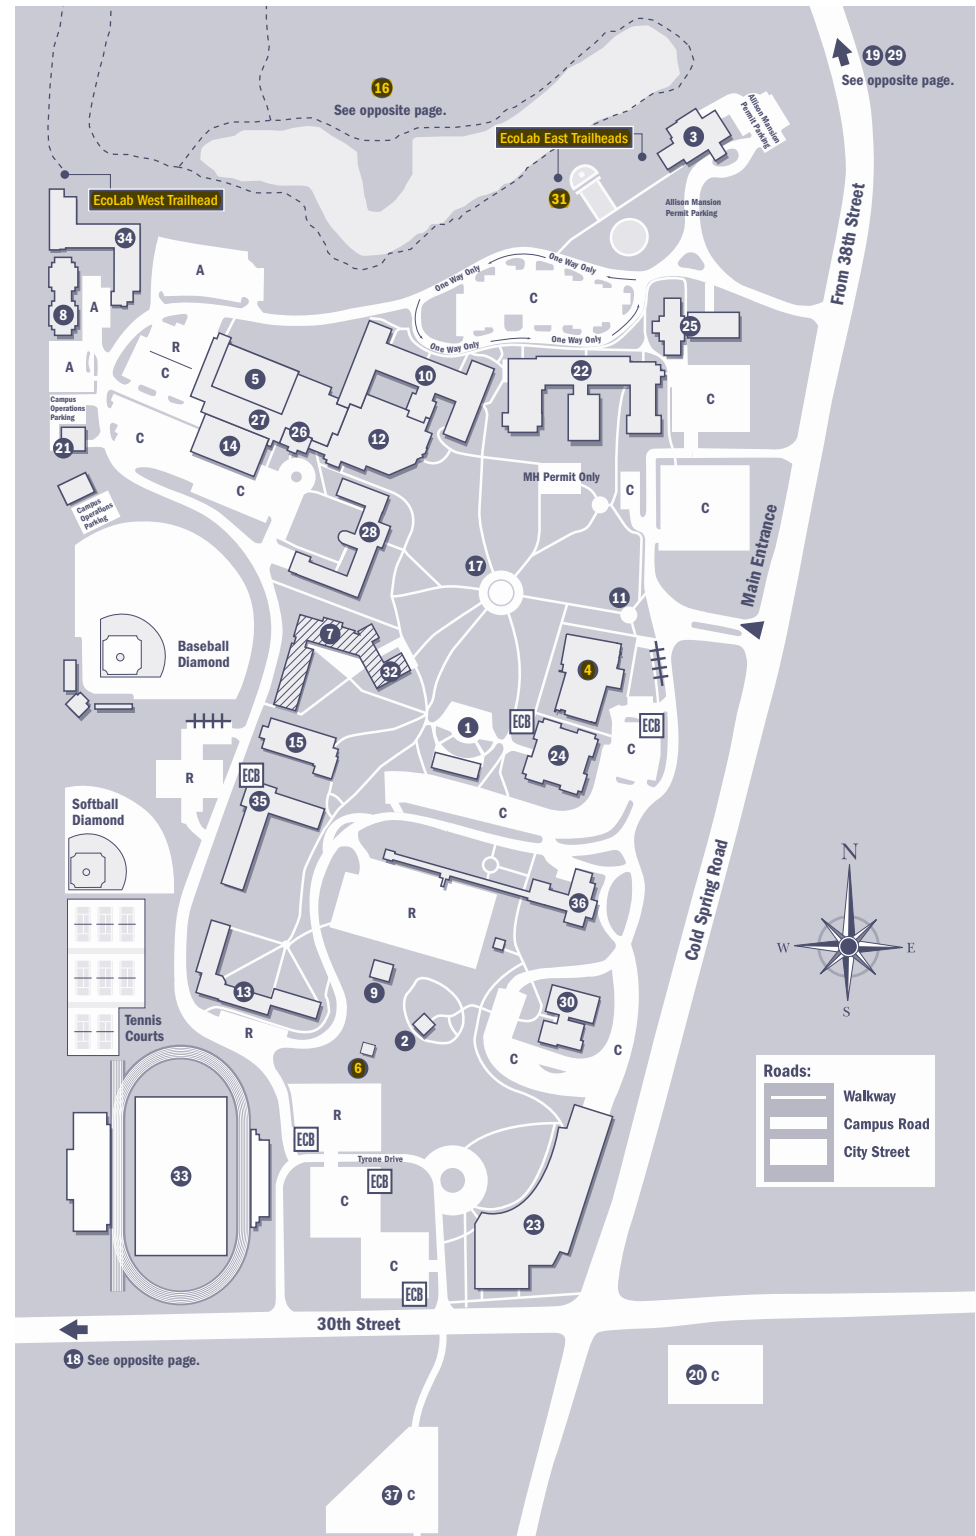

Parking Codes:

A: Apartments C: Commuter and MAP Students R: Resident Students

Blue Indy Stations
Emergency Call Box

Students may only park in the above designated lots based on their parking permit type. All students and guests must receive a parking permit from the Office of Campus Safety and Police Services.

Marian University is a tobacco-free campus. This includes all tobacco products, as well as all forms of smoking, including e-cigarettes.