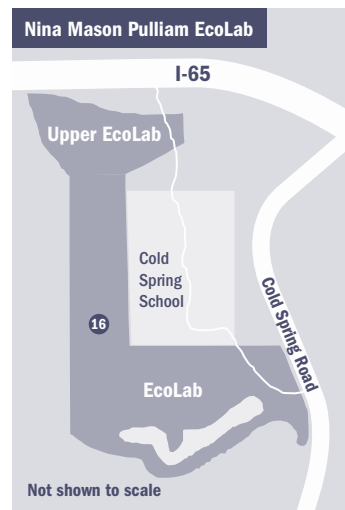

MARIAN UNIVERSITY

Indianapolis

3200 Cold Spring Road
Indianapolis, IN 46222-1997

317.955.6000

marian.edu | [f](#) [t](#) [i](#) [v](#)

Marian University is sponsored by the Sisters of St. Francis, Oldenburg, Indiana.

JUN. 2020